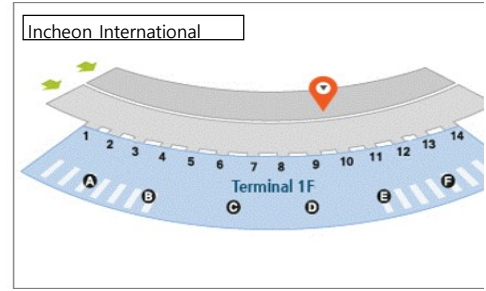

Departure	Arrival	Cost	Distance	The time required	Departing time	Departing location
Daejeon Government Complex	Gimpo International Airport	14,300Krw	176 km	3hours	7:25	Daejeon Government Complex bus terminal
					8:25	
					10:15	
					11:25	

Departure	Arrival	Cost	Distance	The time required	Departing time	Departing location
Incheon International Airport	Daejeon Government Complex	23,100Krw (daytime) 25,400Krw (night time)	200 km	3hours	6:00	9D
					every 20 ~ 40 minutes	
					23:00